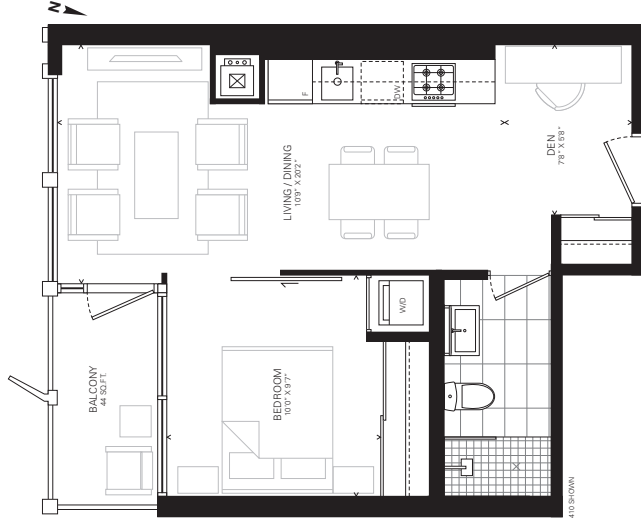

8843

410 / 510 / 610 / 709 / 809 / 909 / 1009

DUNDONALD STREET

LEVEL 45

LEVEL 6

LEVEL 7

LEVEL 8

LEVEL 9

LEVEL 10