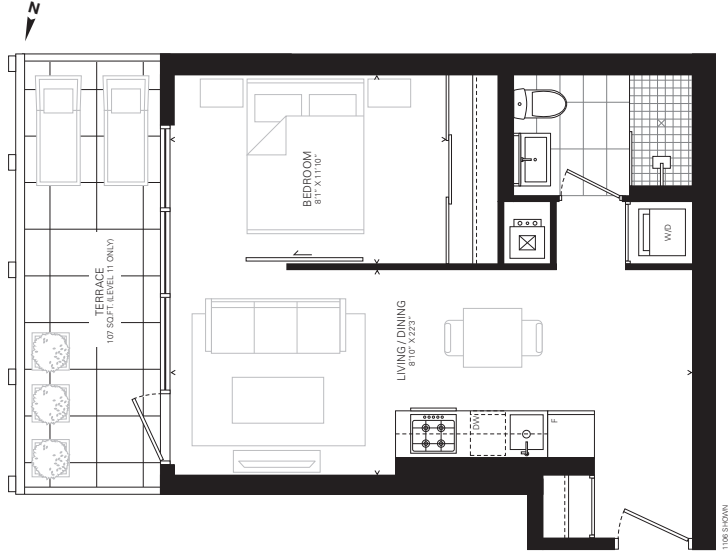

B444

1106 / 1206 / 1306 / 1406

DUNDONALD STREET

LEVEL 11

LEVEL 12

LEVELS 13-14