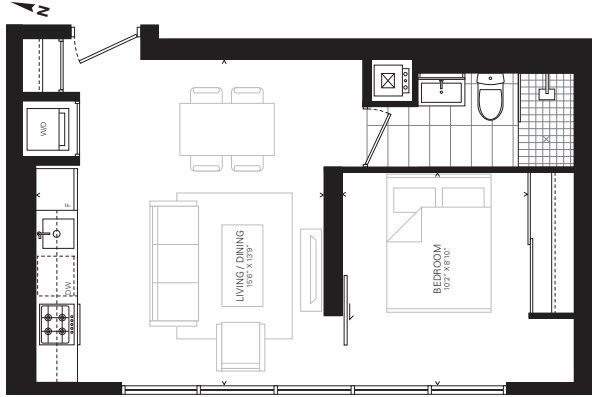

totem

ONE BEDROOM
463 SF

901 / 1001 / 1101 / 1201

DUNFORD STREET

B463