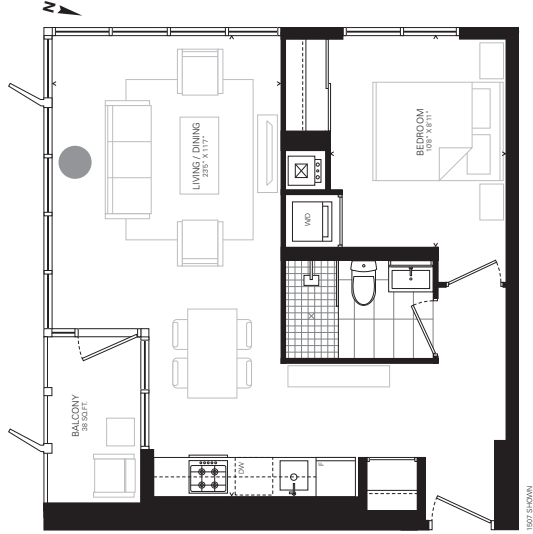

1507 / 1607 / 1705

DUNDONALD STREET

LEVEL 15

LEVEL 16

LEVEL 17

B560