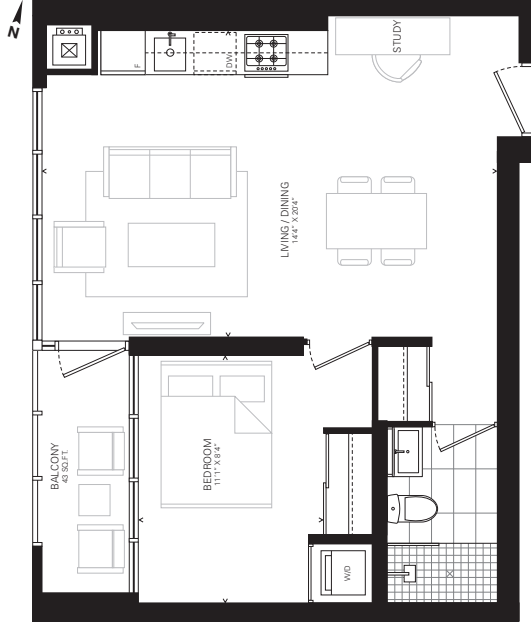

1301 / 1401 / 1501 / 1601

DUNSMUIR STREET

YONGE STREET

LEVELS 13-14

LEVEL 15

LEVEL 16

B544