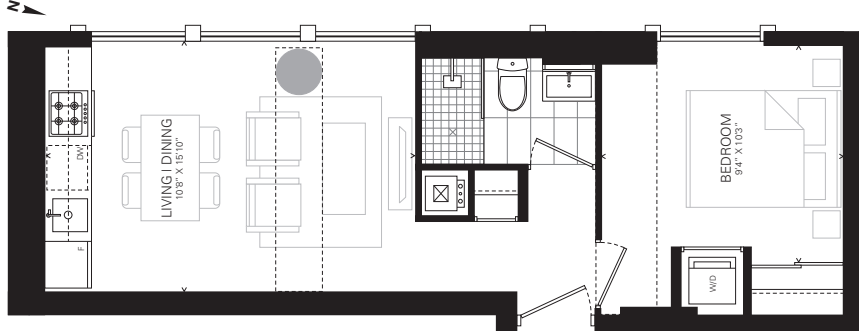

ONE BEDROOM
433 SF