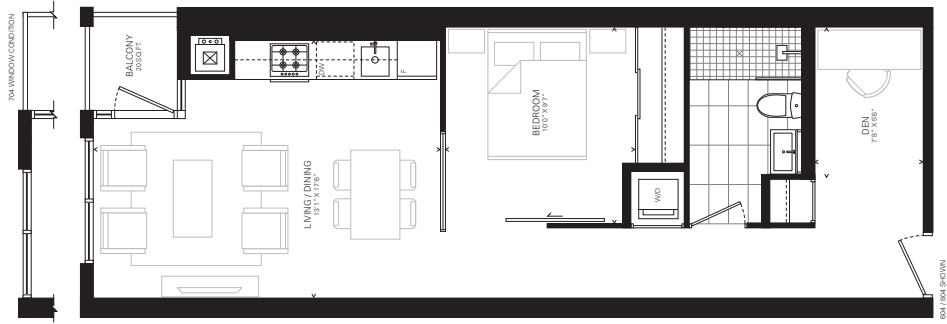

604 / 704 / 804

DUNEDONALD STREET

YONGE STREET

LEVEL 6

LEVEL 7

LEVEL 8

6626