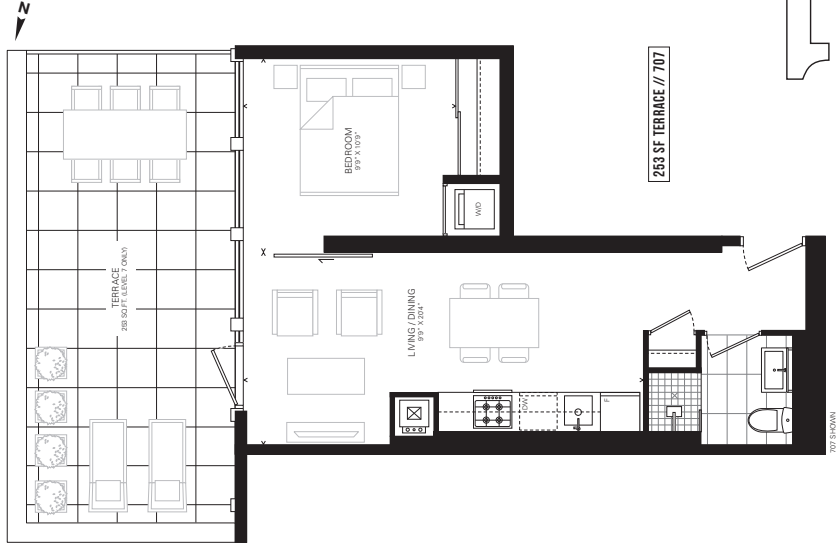

totem

ONE BEDROOM
451 SF

B451

707 / 807 / 907 / 1007

DUNDONALD STREET

LEVEL 7

LEVEL 8

LEVEL 9

LEVEL 10