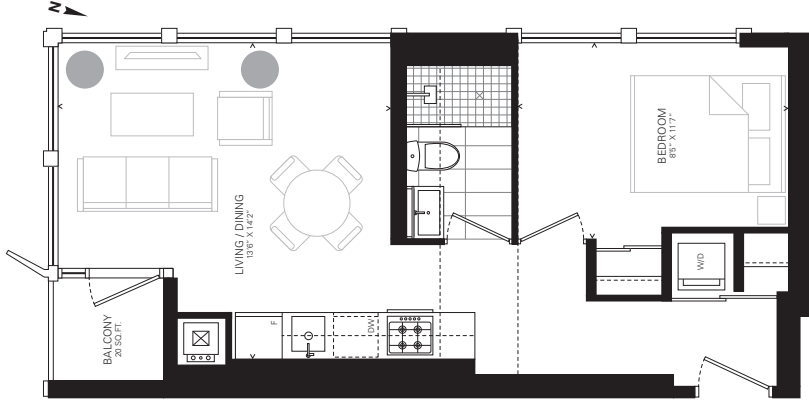

411 SHOWN
DASHED LINES REPRESENT DROPPED BEAM AT LEVEL 8 ONLY

411 / 511 / 611 / 710 / 810

DUNEDONALD STREET

LEVELS 4-5

LEVEL 6

LEVEL 7

LEVEL 8

B468