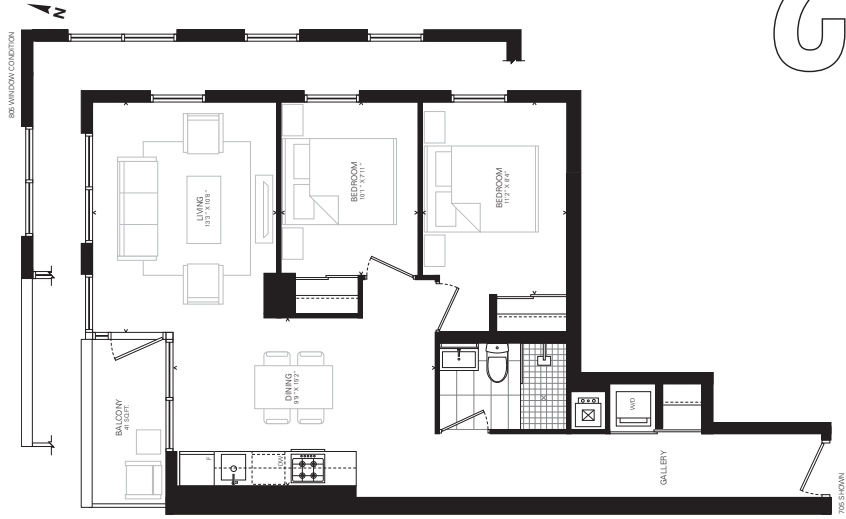

705 / 805

LEVEL 7

LEVEL 8

0732