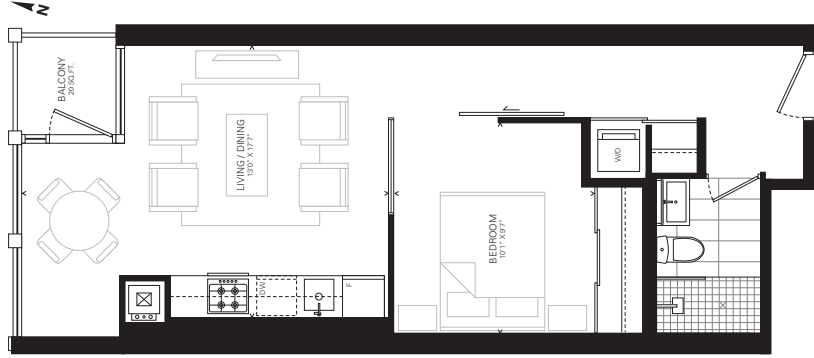

403 / 503 / 603 / 703 / 803 / 903 / 1003

DUNDONALD STREET

B530