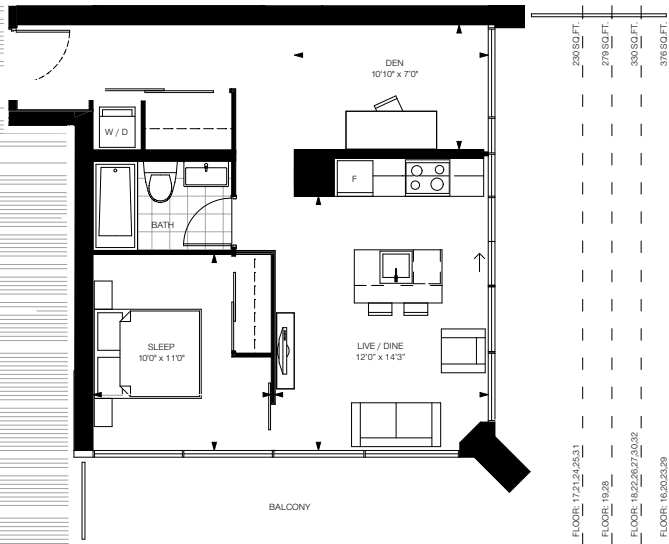

1THOUSAND BAY

CONDOMINIUMS ON THE PARK

One Bedroom + Den / 596 sq.ft.
+ 230 sq.ft. - 376 sq.ft. Balcony

UNIT 02 LEVELS 16-32

FLOORS 16-32