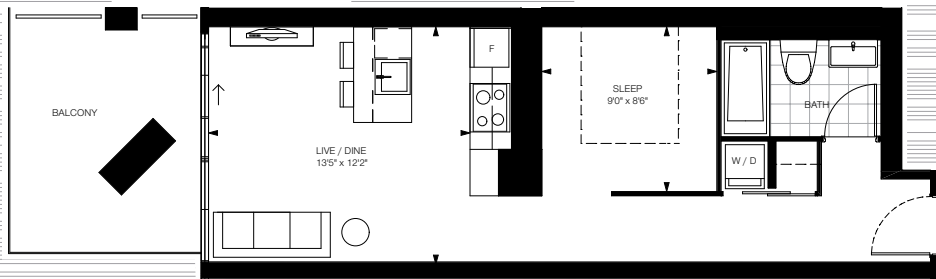

1THOUSAND BAY

CONDOMINIUMS ON THE PARK

Studio / 478 sq.ft. + 107 sq.ft. Balcony

UNIT 16 LEVELS 2-3