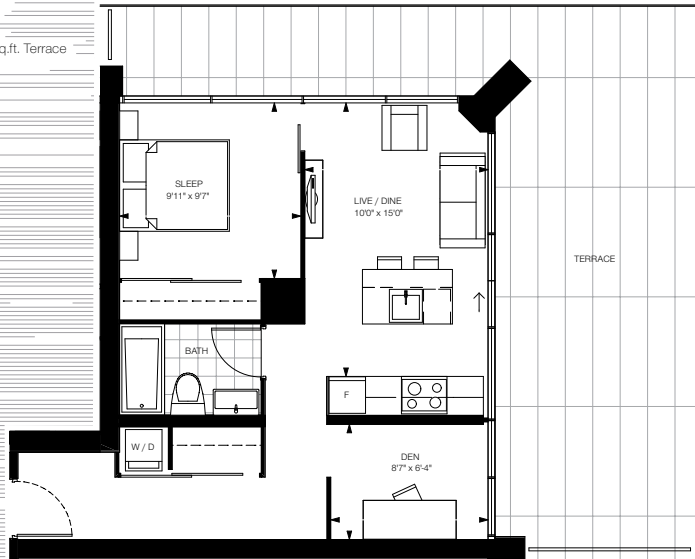

1THOUSAND BAY

CONDOMINIUMS ON THE PARK

One Bedroom + Den / 553 sq.ft. + 424 sq.ft. Terrace

UNIT 22 LEVEL 4