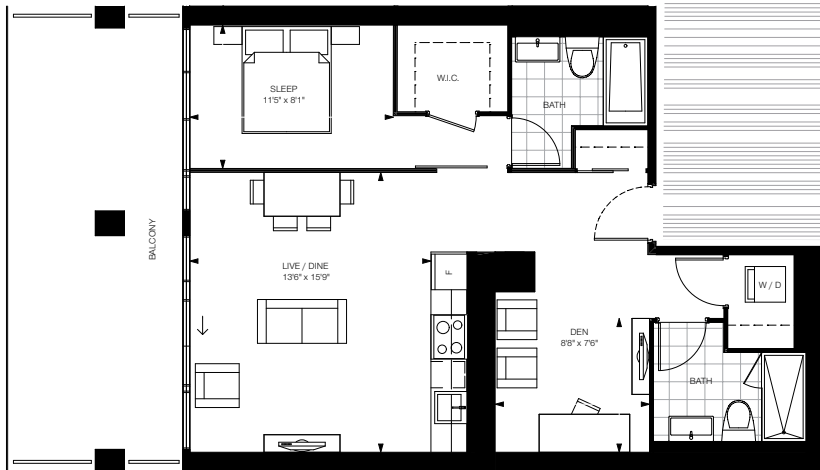

1THOUSAND BAY

CONDOMINIUMS ON THE PARK

One Bedroom + Den / 780 sq.ft. + 220 sq.ft. Balcony

UNIT 17 LEVELS 2-3