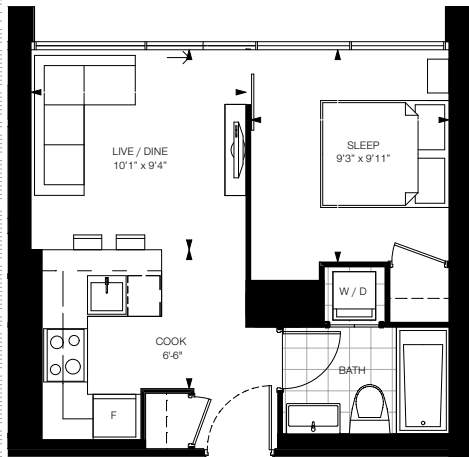

1THOUSAND BAY

CONDOMINIUMS ON THE PARK

One Bedroom / 401 sq.ft. + 81 sq.ft. - 182 sq.ft Balcony

UNIT 21 LEVELS 5-13

UNIT 19 LEVEL 14

UNIT 09 LEVELS 16-32

FLOOR: 6,9,18,19,28	182 SQ.FT.
FLOOR: 5,13,16,20,23,24,26,31	142 SQ.FT.
FLOOR: 8,11,17,21,25,27,30,32	115 SQ.FT.
FLOOR: 7,10,12,14,22,29	81 SQ.FT.