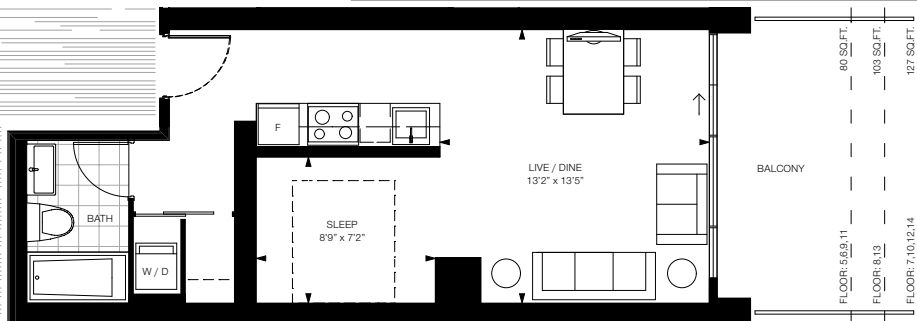

1THOUSAND BAY

CONDOMINIUMS ON THE PARK

Studio / 458 sq.ft. + 80 sq.ft. - 127 sq.ft. Balcony

UNIT 02 LEVELS 5-14