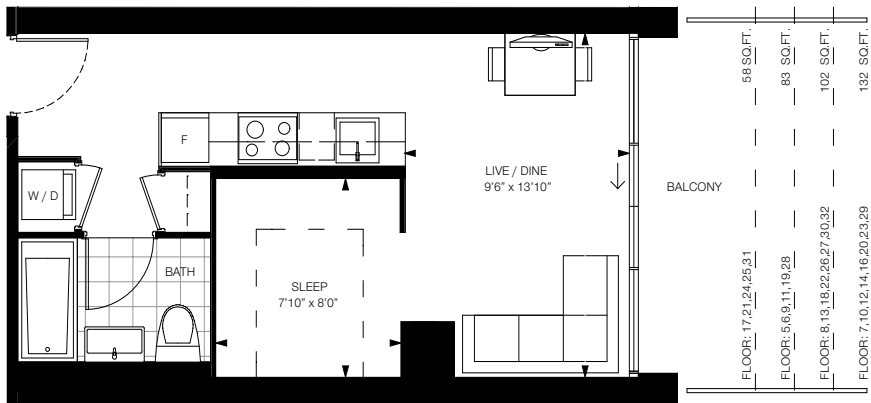

1THOUSAND BAY

CONDOMINIUMS ON THE PARK

Studio / 401 sq.ft. + 58 sq.ft. – 132 sq.ft. Balcony

UNIT 23 LEVELS 5-13

UNIT 21 LEVEL 14

UNIT 11 LEVELS 16-32

FLOORS 5-13

FLOOR 14

FLOORS 16-32