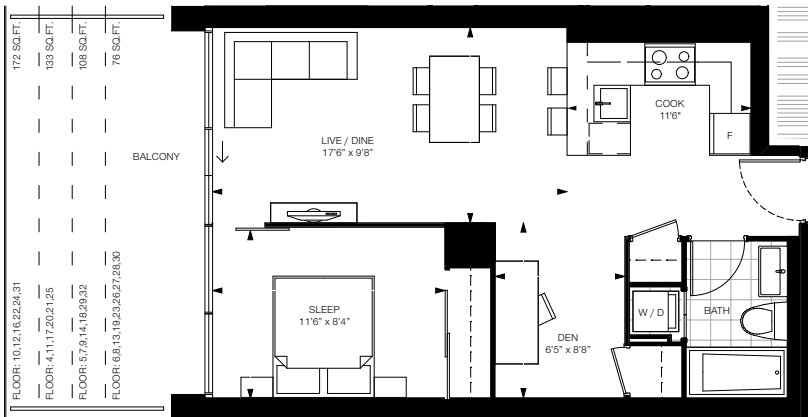

1THOUSAND BAY

CONDOMINIUMS ON THE PARK

One Bedroom + Den / 565 sq.ft. + 76 sq.ft. – 172 sq.ft. Balcony

UNIT 18 LEVELS 4-13

UNIT 16 LEVEL 14

UNIT 06 LEVELS 16-32