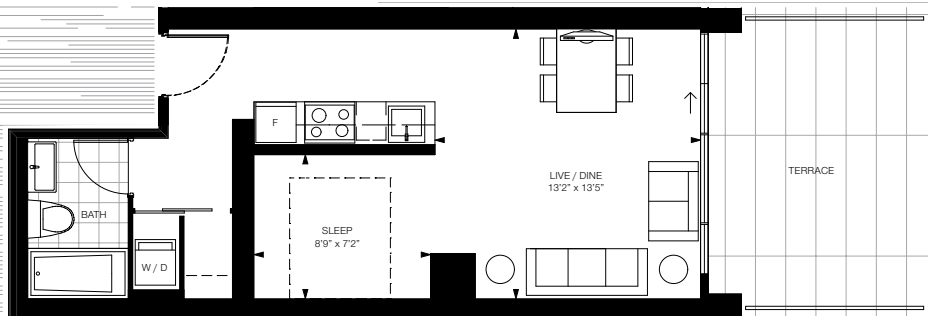

1THOUSAND BAY

CONDOMINIUMS ON THE PARK

Studio / 458 sq.ft. + 156 sq.ft. Terrace

UNIT 02 LEVEL 4