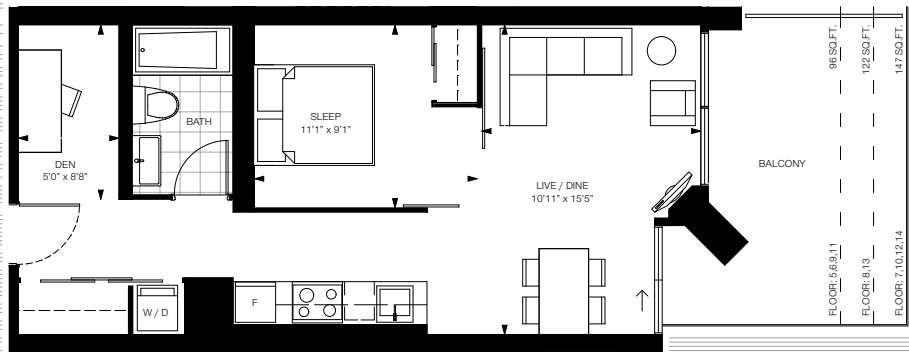

1THOUSAND BAY

CONDOMINIUMS ON THE PARK

One Bedroom + Den / 552 sq.ft. + 96 sq.ft. - 147 sq.ft. Balcony

UNIT 03 LEVELS 5-14