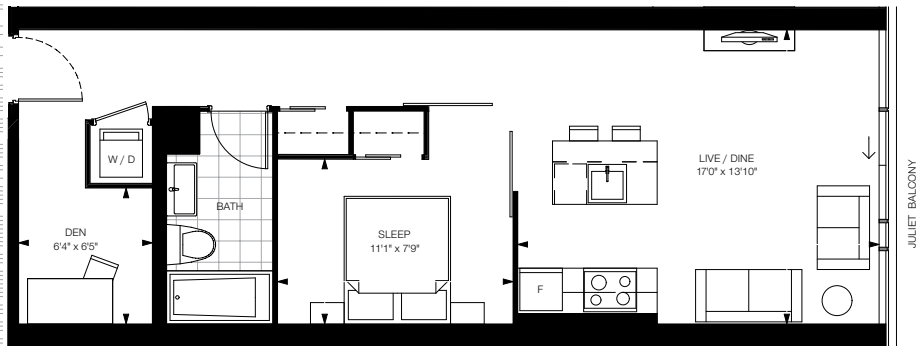

1THOUSAND BAY

CONDOMINIUMS ON THE PARK

One Bedroom + Den / 621 sq.ft. + Juliet Balcony

UNIT 20 LEVELS 2-3