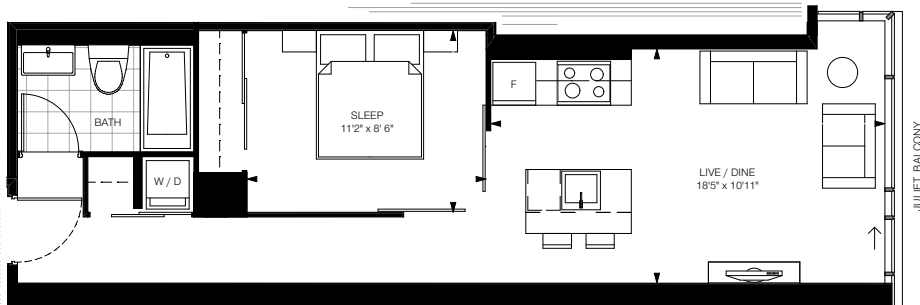

1THOUSAND BAY

CONDOMINIUMS ON THE PARK

One Bedroom / 529 sq.ft. + Juliet Balcony
UNIT 19 LEVELS 2-3