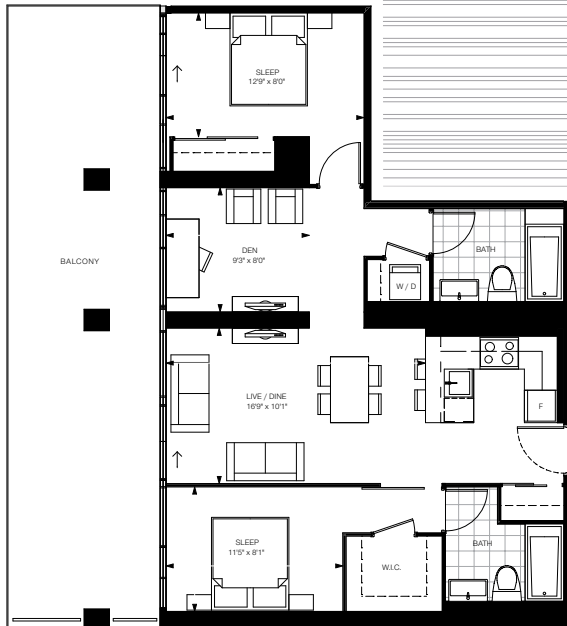

1THOUSAND BAY

CONDOMINIUMS ON THE PARK

Two Bedroom + Den / 891 sq.ft. + 351 sq.ft. Balcony
UNIT 18 LEVELS 2-3