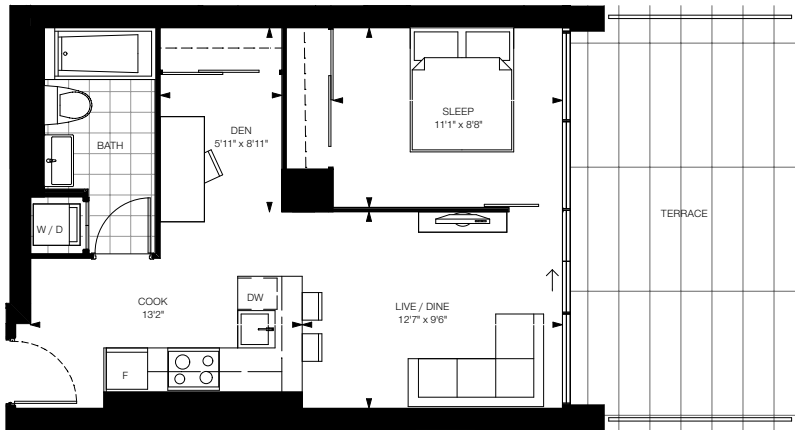

1THOUSAND BAY

CONDOMINIUMS ON THE PARK

One Bedroom + Den / 528 sq.ft. + 212 sq.ft. Terrace

UNIT 01 LEVEL 4