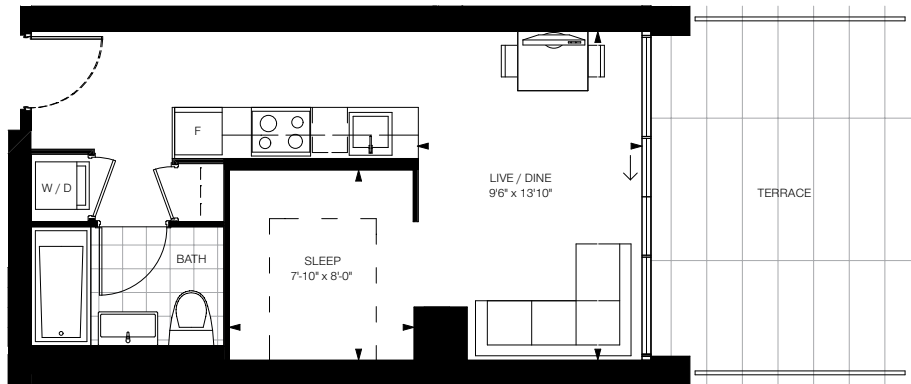

1THOUSAND BAY

CONDOMINIUMS ON THE PARK

Studio / 401 sq.ft. + 212 sq.ft. Terrace

UNIT 23 LEVEL 4