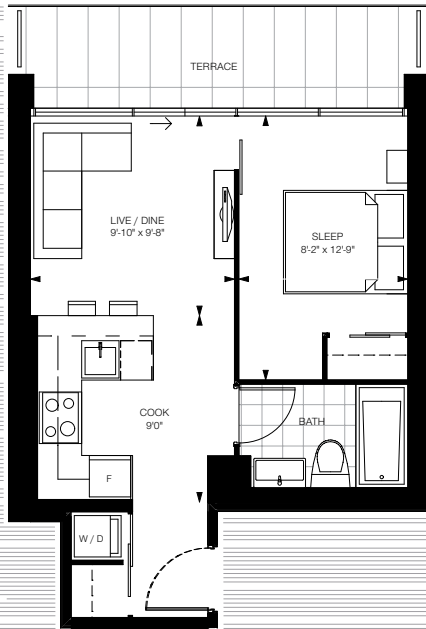

1THOUSAND BAY

CONDOMINIUMS ON THE PARK

One Bedroom / 416 sq.ft. + 93 sq.ft. Terrace

UNIT 20 LEVEL 4