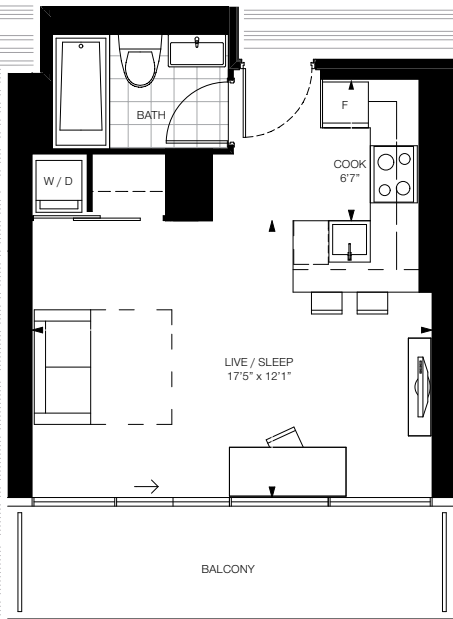

1THOUSAND BAY

CONDOMINIUMS ON THE PARK

Studio / 378 sq.ft. + 91 sq.ft. Balcony

UNIT 04 LEVELS 16-32