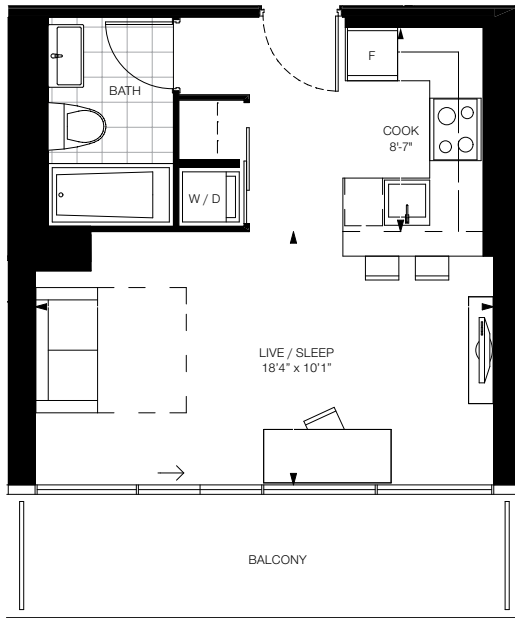

1THOUSAND BAY
CONDOMINIUMS ON THE PARK

Studio / 377 sq.ft. + 95 sq.ft. Balcony

UNIT 03 LEVELS 16-32