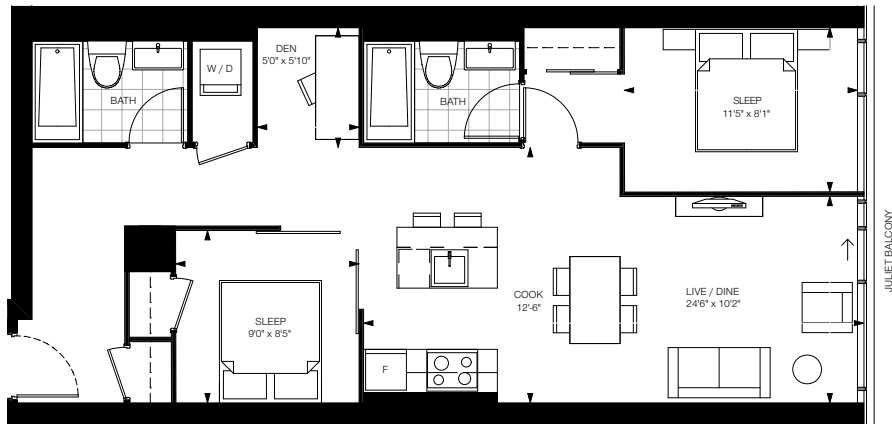

1THOUSAND BAY

CONDOMINIUMS ON THE PARK

Two Bedroom + Den / 815 sq.ft. + Juliet Balcony

UNIT 01 LEVELS 2-3

FLOORS 2-3