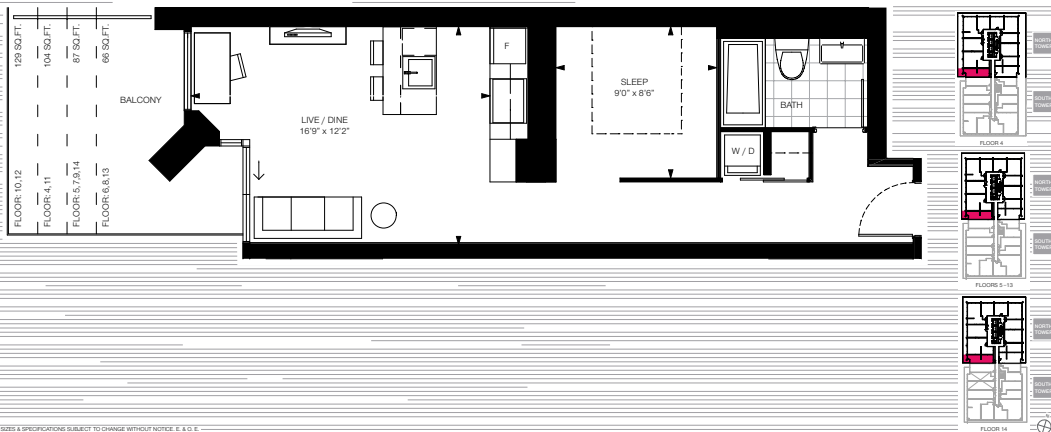

1THOUSAND BAY

CONDOMINIUMS ON THE PARK

Studio / 505 sq.ft. + 66 sq.ft. - 129 sq.ft. Balcony

UNIT 14 LEVEL 14
UNIT 16 LEVELS 4-13