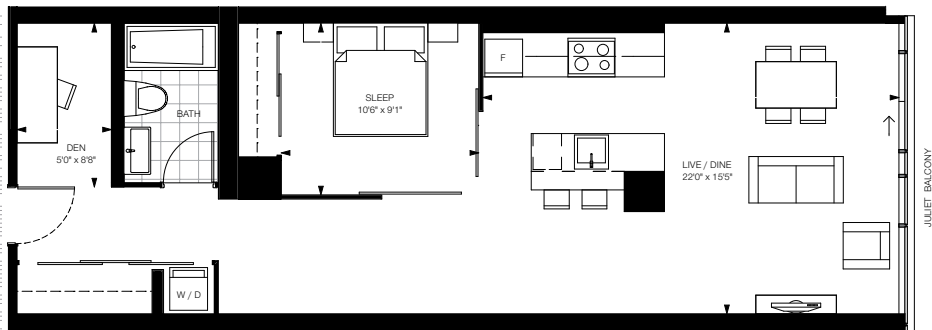

1THOUSAND BAY

CONDOMINIUMS ON THE PARK

One Bedroom + Den / 774 sq.ft. + Juliet Balcony

UNIT 03 LEVELS 2-3