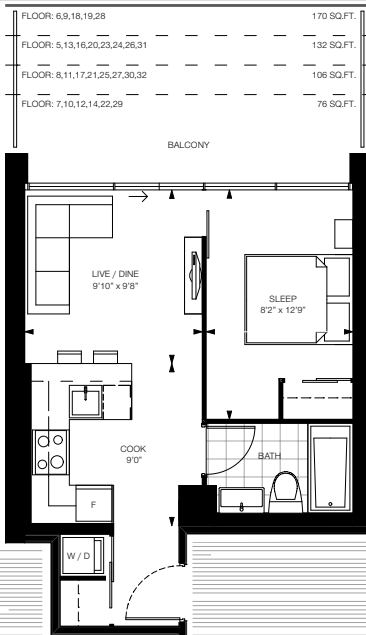

1THOUSAND BAY

CONDOMINIUMS ON THE PARK

One Bedroom / 416 sq.ft. + 76 sq.ft. - 170 sq.ft. Balcony

UNIT 20 LEVELS 5-13

UNIT 18 LEVEL 14

UNIT 08 LEVELS 16-32