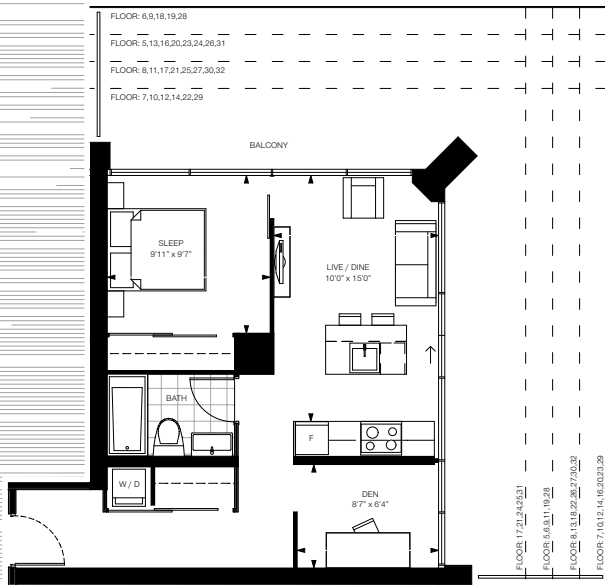

1THOUSAND BAY

CONDOMINIUMS ON THE PARK

One Bedroom + Den / 553 sq.ft.
+ 236 sq.ft. - 488 sq.ft. Balcony

UNIT 22 LEVELS 5-13
UNIT 20 LEVEL 14
UNIT 10 LEVELS 16-32

Balcony sq.ft. by floor

Floor	Area (sq.ft.)
5, 28	330 sq.ft.
6, 9, 19	374 sq.ft.
7, 10, 12, 14, 29	337 sq.ft.
8	336 sq.ft.
11	288 sq.ft.
13, 26	382 sq.ft.
16, 20, 23	488 sq.ft.
17, 21, 25	236 sq.ft.
18	429 sq.ft.
22	278 sq.ft.
27, 30, 32	340 sq.ft.
24, 31	278 sq.ft.