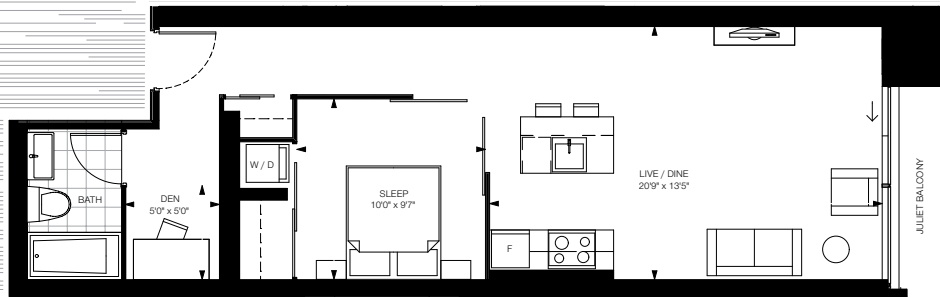

1THOUSAND BAY

CONDOMINIUMS ON THE PARK

One Bedroom + Den / 639 sq.ft. + Juliet Balcony

UNIT 02 LEVELS 2-3