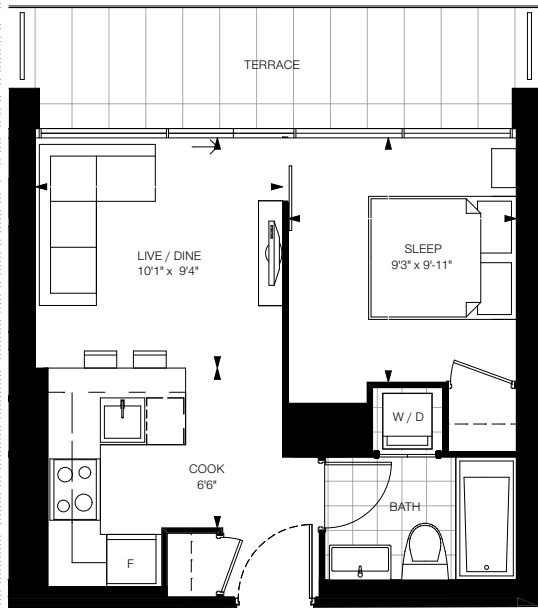

1THOUSAND BAY

CONDOMINIUMS ON THE PARK

One Bedroom / 401 sq.ft. + 99 sq.ft. Terrace

UNIT 21 LEVEL 4